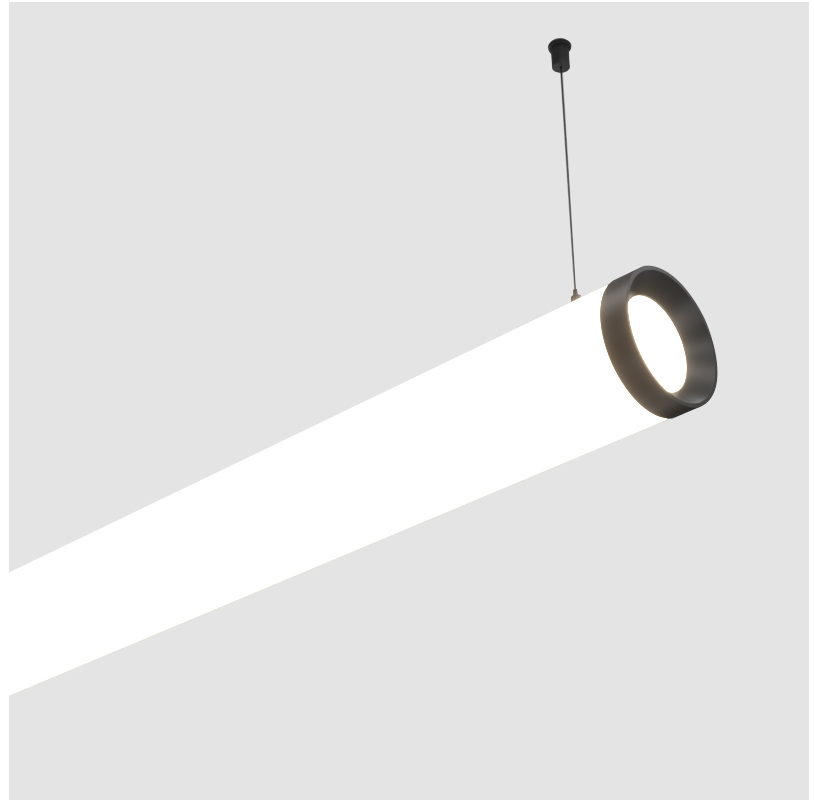

GENERAL

Series: Bunga Plus
Brand: Prolicht
Division: Architectural
Mounting Type: Suspension
Mounting Location: Ceiling
Subcategory: Profile

PHYSICAL

Shape: Cylinder
Length (mm): 1218
Length (in): 47 ¹⁵/₁₆
Width (mm): 115
Width (in): 4 1/2
Height (mm): 115
Height (in): 4 1/2
Max. Overall Height (mm): 2115
Max. Overall Height (in): 83 1/4
Light Distribution: Omnidirectional
Weight (kg): 4.309
Weight (lbs): 9.499
Diffuser: PMMA - Opal
Fixture Finish: SSR / BKV / CWI / CRY / HAB / LAG / UFT / ITA / RUA / RUR / MIC / FTG / MYG / TWT / LOD / PUS / FRO / FUP / KIA / POP / BLS / SPG / MEY / GOH / GUM / CHC / COM / ABZ / JAG / OBR / MOS / ROR
Fixture Material: Aluminum
Cable Details: 2000mm or 6000mm Transparent Cable
Upon Request: Cable colour - White / Black / Orange / Red

ELECTRICAL

Lamp Type: LED (Zhaga Standard)
Input Wattage (W): 20
Total Output Wattage (W): 16 / 12.8 (3500K)
Dimming: Non-Dimming / Phase Dimming (120Vac only) / 0-10V Dimming
Driver Included: Yes
Driver Location: Integrated
Driver Type: Constant Current - 120 / 277Vac
Driver Class: Class 2
Input Voltage (V): 120 - 277
Constant Current (MA): 350 / 400 (3500K)

LED

Color Temperature (*K): 3000 / 3500 / 4000
Max. Delivered Lumen (lm): 2210 / 2293 / 2340
CRI: >80 CRI
Lamp Life (hrs): 50000

OPTICAL

RATINGS AND CERTIFICATIONS

Certified By: Certified for North American Standards
IP rating: IP20