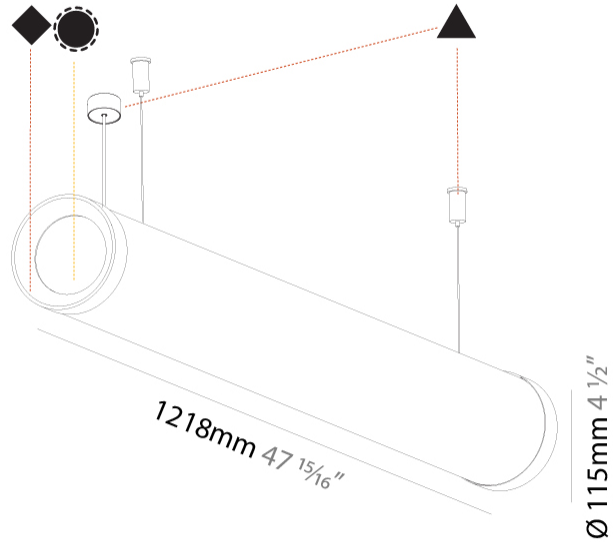

GENERAL

Series: Bunga Plus
Brand: Prolicht
Division: Architectural
Mounting Type: Suspension
Mounting Location: Ceiling
Subcategory: Profile

PHYSICAL

Shape: Cylinder
Length (mm): 1218
Length (in): 47 ¹⁵/₁₆
Width (mm): 115
Width (in): 4 1/2
Height (mm): 115
Height (in): 4 1/2
Max. Overall Height (mm): 2115
Max. Overall Height (in): 83 1/4
Light Distribution: Omnidirectional
Weight (kg): 4.309
Weight (lbs): 9.499
Diffuser: PMMA - Opal
Fixture Finish: SSR / BKV / CWI / CRY / HAB / LAG / UFT / ITA / RUA / RUR / MIC / FTG / MYG / TWT / LOD / PUS / FRO / FUP / KIA / POP / BLS / SPG / MEY / GOH / GUM / CHC / COM / ABZ / JAG / OBR / MOS / ROR
Fixture Material: Aluminum
Cable Details: 2000mm or 6000mm Transparent Cable
Upon Request: Cable colour - White / Black / Orange / Red

ELECTRICAL

Lamp Type: LED (Zhaga Standard)
Input Wattage (W): 20
Total Output Wattage (W): 16 / 12.8 (3500K)
Dimming: Non-Dimming / Phase Dimming (120Vac only) / 0-10V Dimming
Driver Included: Yes
Driver Location: Integrated
Driver Type: Constant Current - 120 / 277Vac
Driver Class: Class 2
Input Voltage (V): 120 - 277
Constant Current (MA): 350 / 400 (3500K)

LED

Color Temperature (*K): 3000 / 3500 / 4000
Max. Delivered Lumen (lm): 2210 / 2293 / 2340
CRI: >80 CRI
Lamp Life (hrs): 50000

OPTICAL

RATINGS AND CERTIFICATIONS

Certified By: Certified for North American Standards
IP rating: IP20