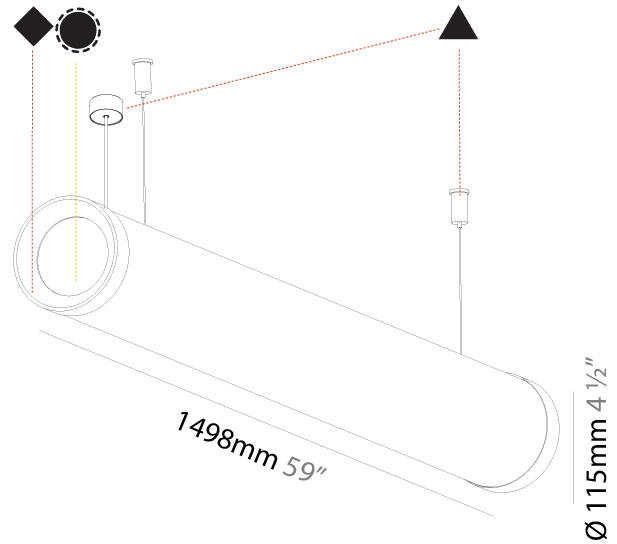

GENERAL

Series: Bunga Plus
Brand: Prolicht
Division: Architectural
Mounting Type: Suspension
Mounting Location: Ceiling
Subcategory: Profile

PHYSICAL

Shape: Cylinder
Length (mm): 1498
Length (in): 59
Width (mm): 115
Width (in): 4 1/2
Height (mm): 115
Height (in): 4 1/2
Max. Overall Height (mm): 2115
Max. Overall Height (in): 83 1/4
Light Distribution: Omnidirectional
Weight (kg): 5.038
Weight (lbs): 11.106
Diffuser: PMMA - Opal
Fixture Finish: SSR / BKV / CWI / CRY / HAB / LAG / UFT / ITA / RUA / RUR / MIC / FTG / MYG / TWT / LOD / PUS / FRO / FUP / KIA / POP / BLS / SPG / MEY / GOH / GUM / CHC / COM / ABZ / JAG / OBR / MOS / ROR
Fixture Material: Aluminum
Cable Details: 2000mm or 4000mm Transparent Cable
Upon Request: Cable colour - White / Black / Orange / Red

ELECTRICAL

Lamp Type: LED (Zhaga Standard)
Input Wattage (W): 25
Total Output Wattage (W): 20 / 16 (3500K)
Dimming: Non-Dimming / Phase Dimming (120Vac only) / 0-10V Dimming
Driver Included: Yes
Driver Location: Integrated
Driver Type: Constant Current - 120 / 277Vac
Driver Class: Class 2
Input Voltage (V): 120 - 277
Constant Current (MA): 350 / 500 (3500K)

LED

Color Temperature (°K): 3000 / 3500 / 4000
Max. Delivered Lumen (lm): 2770 / 2862 / 2920
CRI: >80 CRI
Lamp Life (hrs): 50000

OPTICAL

RATINGS AND CERTIFICATIONS

Certified By: Certified for North American Standards
IP rating: IP20